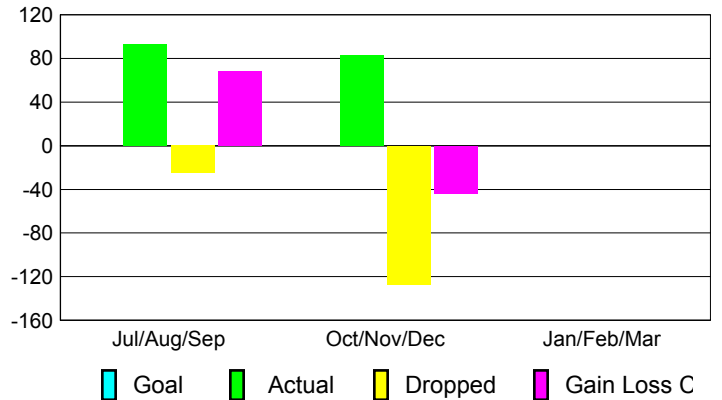

### YTD Status Quo Clubs 2012-2013

Status Quo Clubs Compared to Status Quo Members

## MEMBERSHIP

Membership Results  
2012-2013

Membership  
2011-2012

Month	Net Memb Goal	Actual New Memb	Actual Dropped Memb	Gain/Loss of Memb	Gain/Loss of Memb
Jul/Aug/Sep		93	-25	68	-15
Oct/Nov/Dec		83	-127	-44	15
Jan/Feb/Mar					23
<b>Totals</b>		<b>176</b>	<b>-152</b>	<b>24</b>	<b>23</b>

### Membership Results 2012-2013

Goal, New, Dropped, Gain/Loss

### Comparison of Membership Gain/Loss

Current Year Compared to the Previous Year