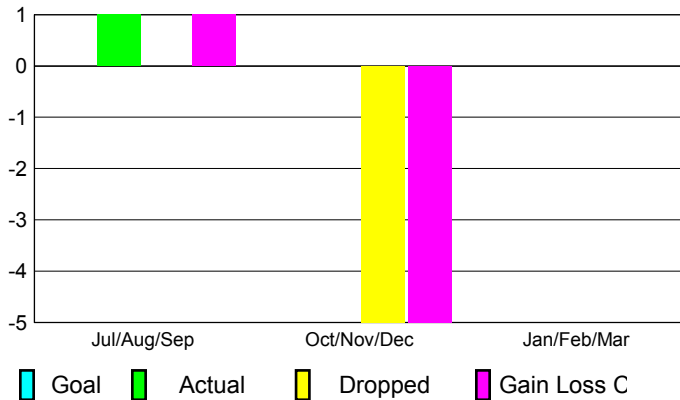

## CLUBS

Club Results  
2012-2013

Clubs  
2011-2012

Month	New Club Goal	Actual New Clubs	Actual Dropped Clubs	Gain/Loss of Clubs	Gain/Loss of Clubs
Jul/Aug/Sep		1	0	1	-1
Oct/Nov/Dec		0	-5	-5	0
Jan/Feb/Mar					0
<b>Totals</b>		<b>1</b>	<b>-5</b>	<b>-4</b>	<b>-1</b>

### Club Results 2012-2013

Goal, New, Dropped, Gain/Loss