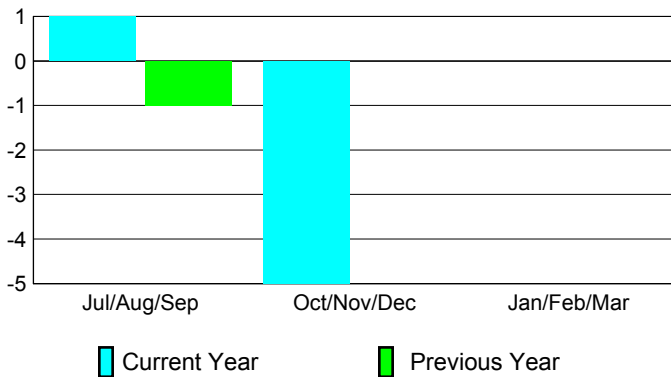

2012-2013 GMT Reports for District (or Undistricted) **District 301 E**

GMT: Doctor DATUK K NAGARATNA

Location: PHILIPPINES

GMT CA: 5

CLUBS

Club Results
2012-2013

Clubs
2011-2012

Month	New Club Goal	Actual New Clubs	Actual Dropped Clubs	Gain/Loss of Clubs	Gain/Loss of Clubs
Jul/Aug/Sep		1	0	1	-1
Oct/Nov/Dec		0	-5	-5	0
Jan/Feb/Mar					0
Totals		1	-5	-4	-1

Club Results 2012-2013

Goal, New, Dropped, Gain/Loss

Comparison of Club Gain/Loss

Current Year Compared to the Previous Year

YTD Status Quo Clubs 2012-2013

Status Quo Clubs Compared to Status Quo Members

MEMBERSHIP

Membership Results
2012-2013

Membership
2011-2012

Month	Net Memb Goal	Actual New Memb	Actual Dropped Memb	Gain/Loss of Memb	Gain/Loss of Memb
Jul/Aug/Sep		93	-25	68	-15
Oct/Nov/Dec		83	-127	-44	15
Jan/Feb/Mar					23
Totals		176	-152	24	23

Membership Results 2012-2013

Goal, New, Dropped, Gain/Loss

Comparison of Membership Gain/Loss

Current Year Compared to the Previous Year

Gender Comparison 2012-2013

Jan/Feb/Mar

Male

Female