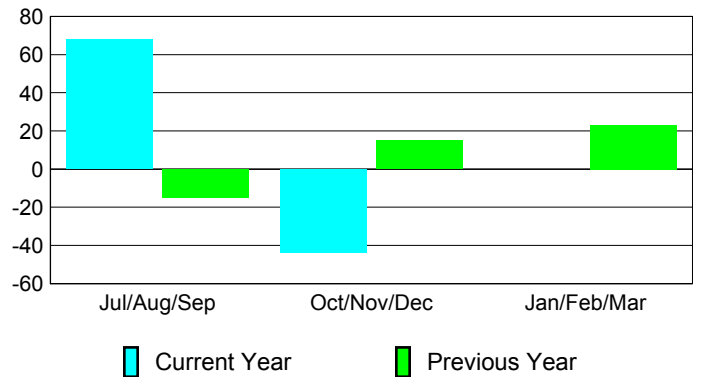

Gender Comparison 2012-2013

Jan/Feb/Mar

Male

Female