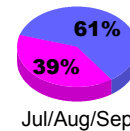

Gender Comparison 2012-2013

Jan/Feb/Mar

Male

Female